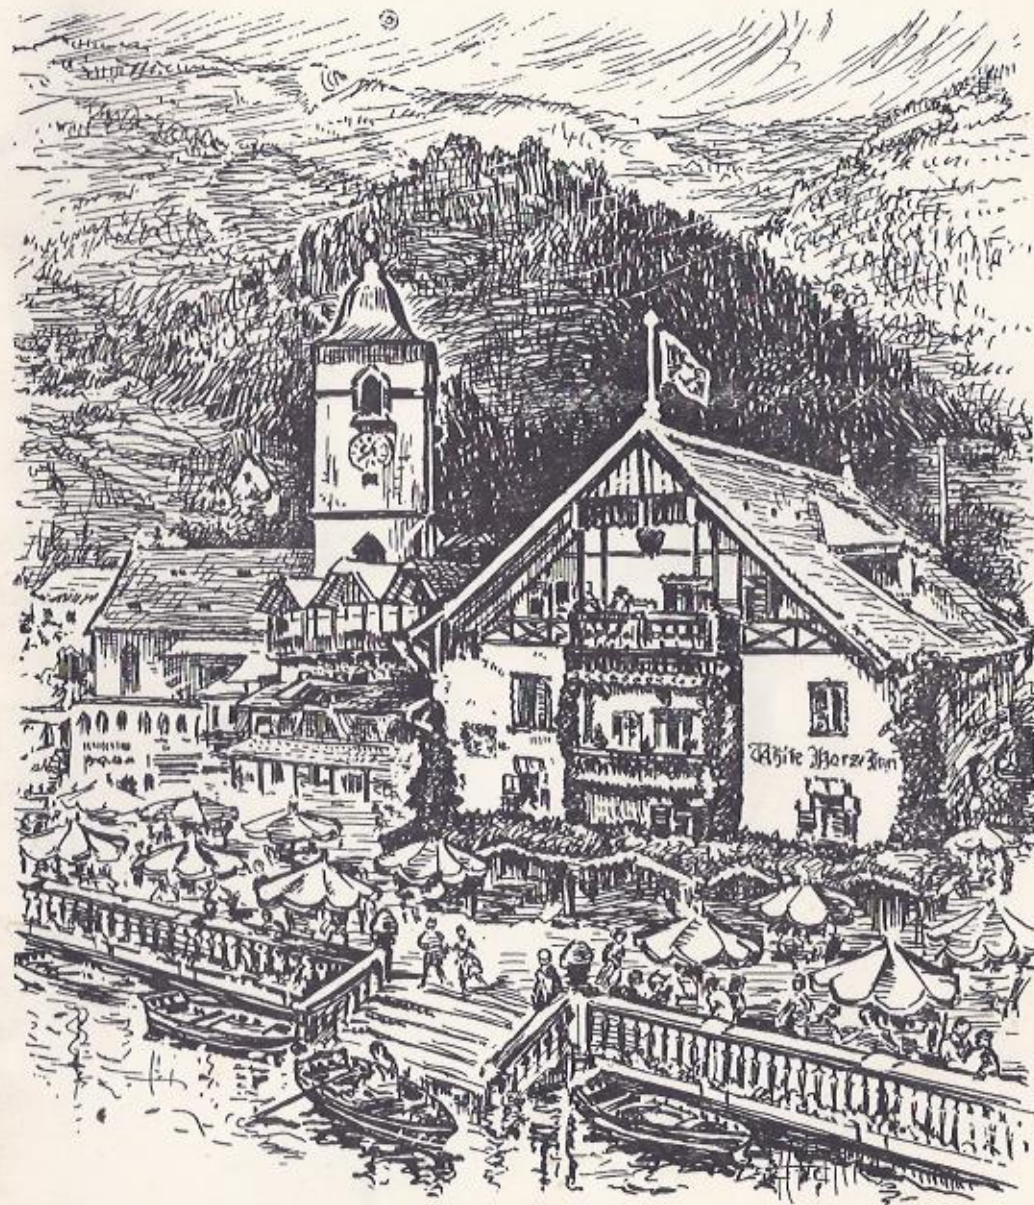

White Horse Inn

1959

**WINNINGTON AMATEUR
OPERATIC SOCIETY**